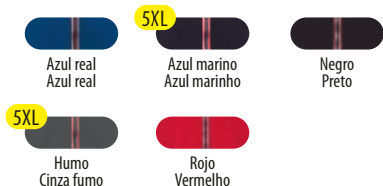

CHALECOS - COLETES

HORIZON R. 2.0 - 001161-0343

Size	-	XS	S	M	L	XL	XXL	3XL	4XL	5XL	BIG SIZE	
Tejido	100% NAILON, NAILON TASLON 228T											
Tecido	100% NYLON, NYLON TASLON 228T										105 g/m²	1/20 pcs
MATCH						CE I CAT